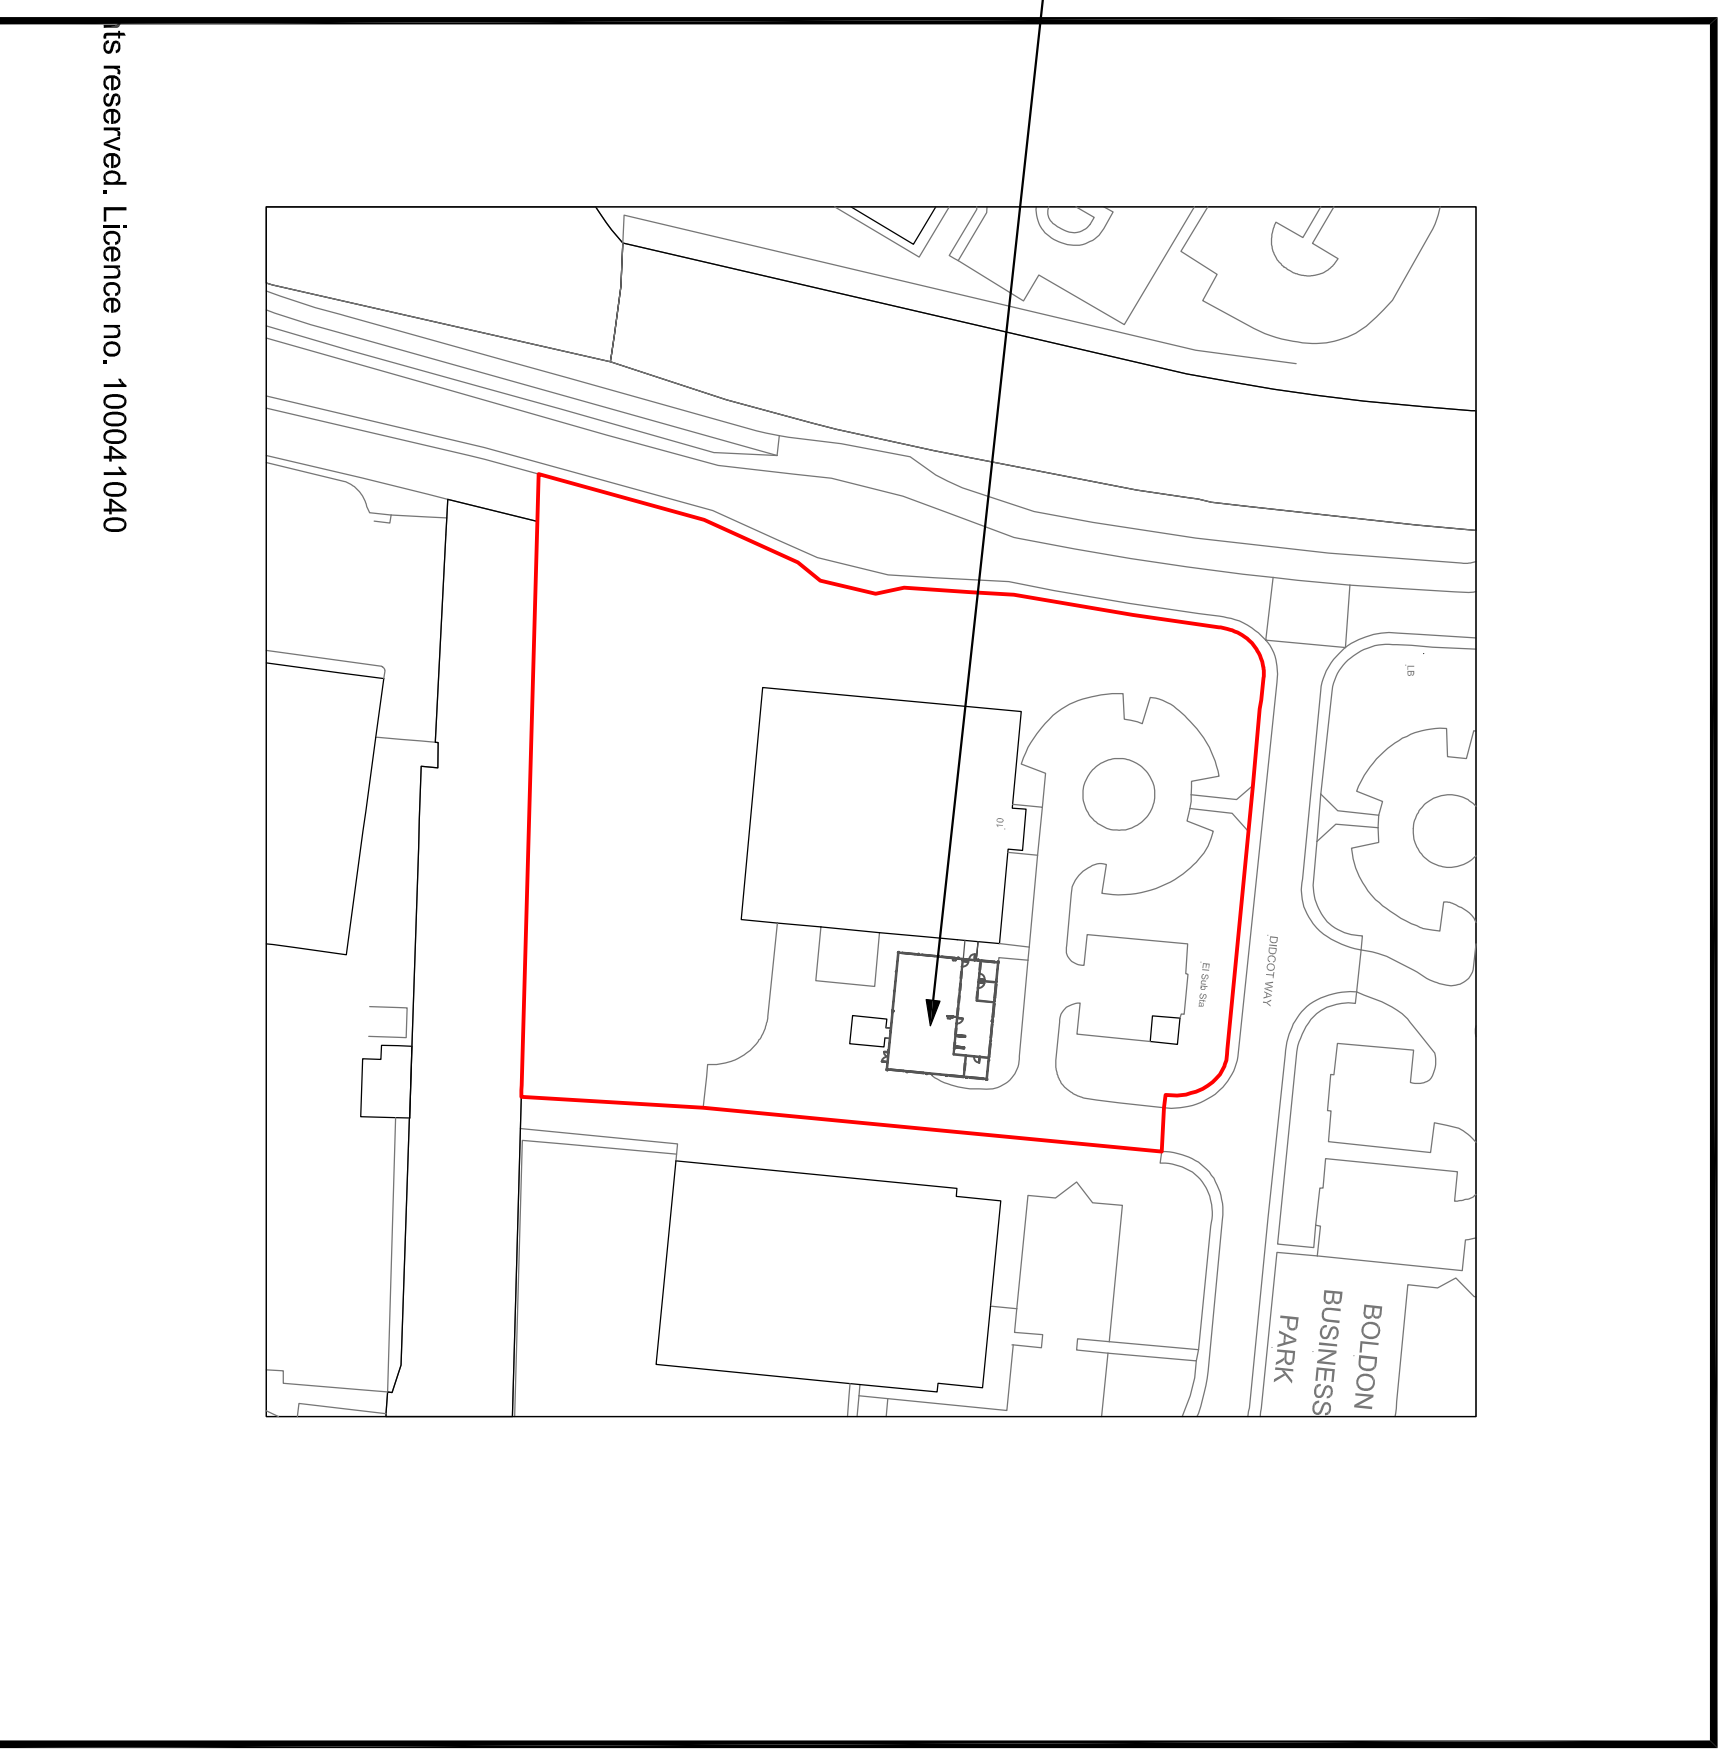

Location of single storey Portakabin Building.

LOCATION PLAN
scale 1:1250

© Portakabin Limited 2000
This drawing is the property of Portakabin Limited. It must not be copied or reproduced or divulged to anyone without written permission.

Portakabin	Total Solutions	Temporary Portakabin Offices for
		IDS LIMITED
		at 10 Didcot Way, Boldon Business Park, Boldon, Newcastle, NE35 9PD.
		Date: 6th November 2015
		Scale : 1:200 & 1:1250
Drawing Number	TSNG220035655	

BLOCK PLAN
scale 1:200